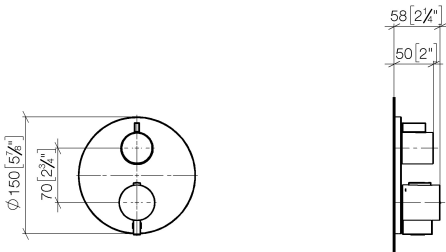

## DORNBACHT YAMOU Concealed thermostat with one function volume control - Chrome

---

36 425 831  
mm [inches]